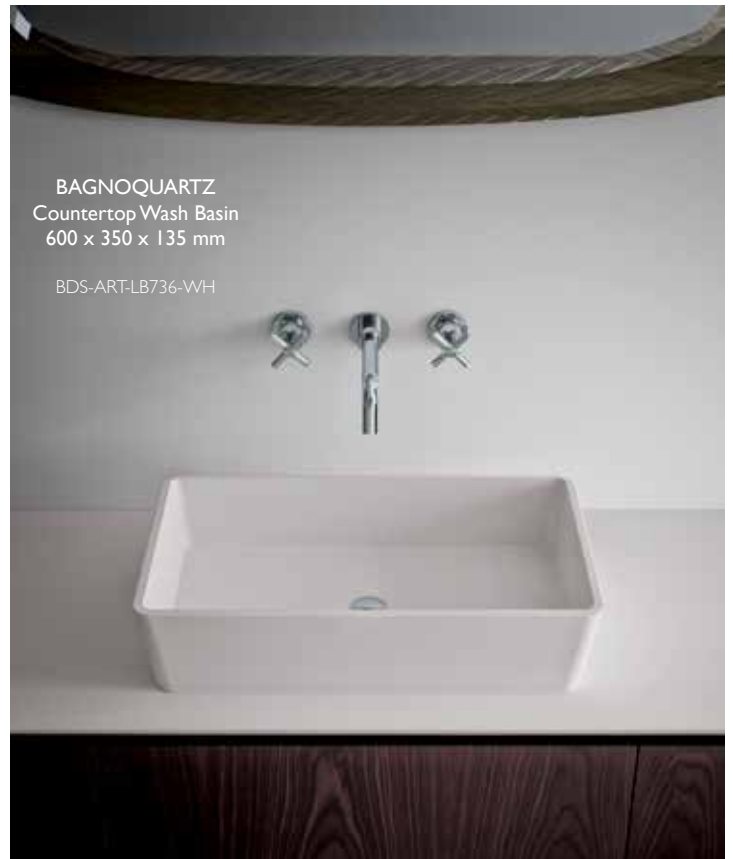

A bathroom storage solution that is also an art form, furniture of the highest quality and brassware as a statement piece – welcome to the world of Art.

Opulently classic while being unmistakably modern, Art refuses to be defined by time. Beauty that will last a lifetime, the vanity has an Art Deco feel, where a striking Gloss Black finish finds its match with brass metal detail. The one-piece countertop makes its own statement, contrasting with the furniture's recessed handles for a linear look.

Contemporary curves combine with bevelled detailing and a bronzed glass surround on the Art mirror. Echoing the rounded edges of the vanity, this beautiful shape is repeated again in the most masterful of ways in the curves of the wall-mounted brassware.

(GBK) Gloss Black

(GBL) Gloss Turquoise

(MAH) Mahogany

Beautifully versatile in every way, the innovative nature of the countertop basin serves to highlight the contemporary edge of the vanity. Whatever style of bathroom space, Art is more than simply a welcome guest, it is a style statement that blurs the edges between classic and modern in the most regal of ways..

The **BAGNOQUARTZ** composite stone countertop basin has all the benefits of natural stone and offers an up to date alternative to ceramic with it's velvety smooth feel. **BAGNOQUARTZ** is incredibly durable and lends any bathroom interior an air of opulence.