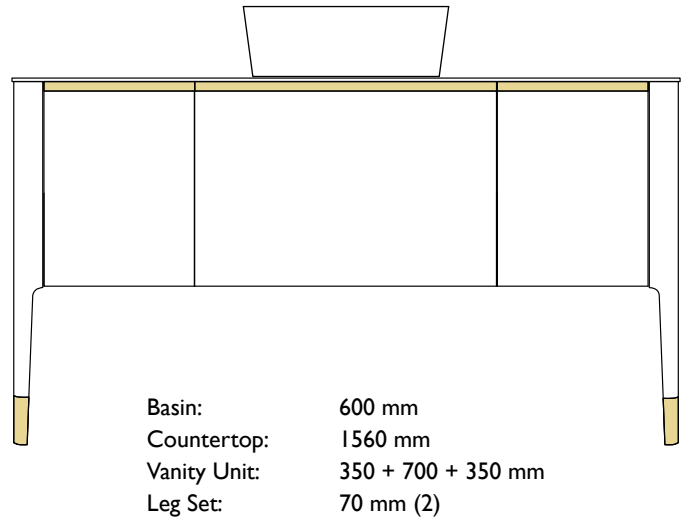

SUGGESTED COMBINATION FOR FURNITURE