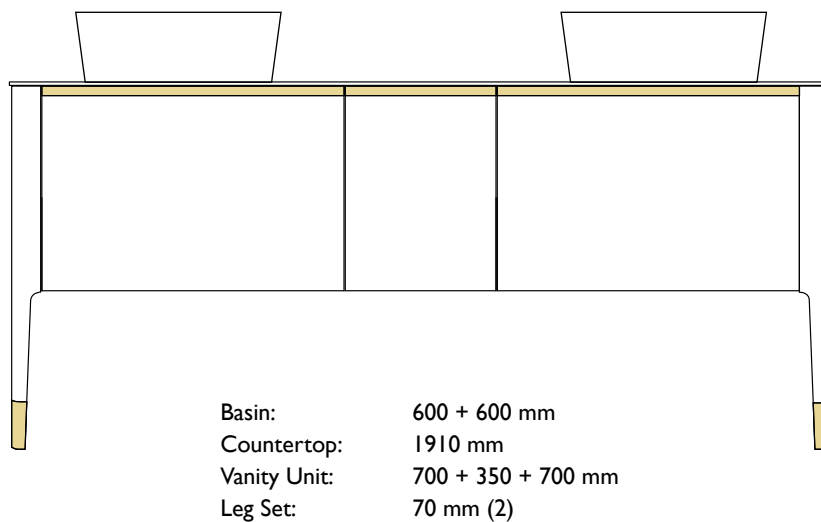

SUGGESTED COMBINATION FOR FURNITURE