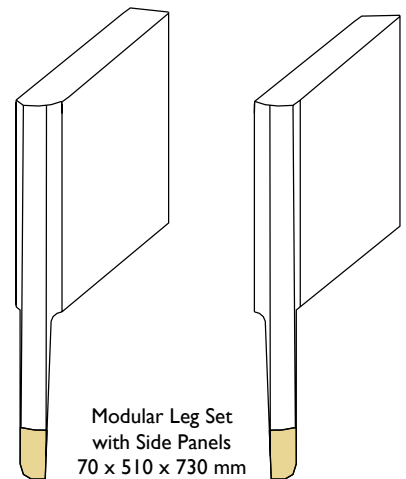

Modular Leg Set
with Side Panels
70 x 510 x 730 mm

BDF-ART-GF573-

FINISHES: