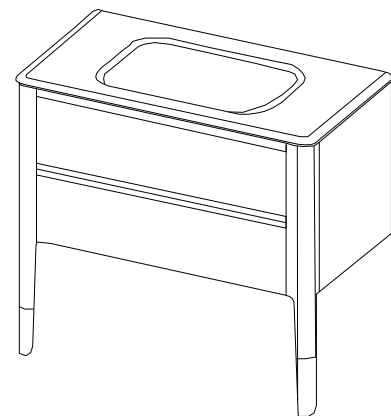

Contemporary curves combine with bevelled detailing and a bronzed glass surround on the Art mirror. Echoing the rounded edges of the vanity, this beautiful shape is repeated again in the most masterful of ways in the curves of the wall-mounted brassware.

**Wall Mounted Tall Unit**  
 350 x 350 x 1650 mm  
 with 2 Right Hand Hinged Doors

BDF-ART-CP621-

**Composite Counter with Integral Basin**  
 950 x 515 x 120 mm  
 Gloss White

**No Tap Hole**

BDS-ART-CM9550-GWH