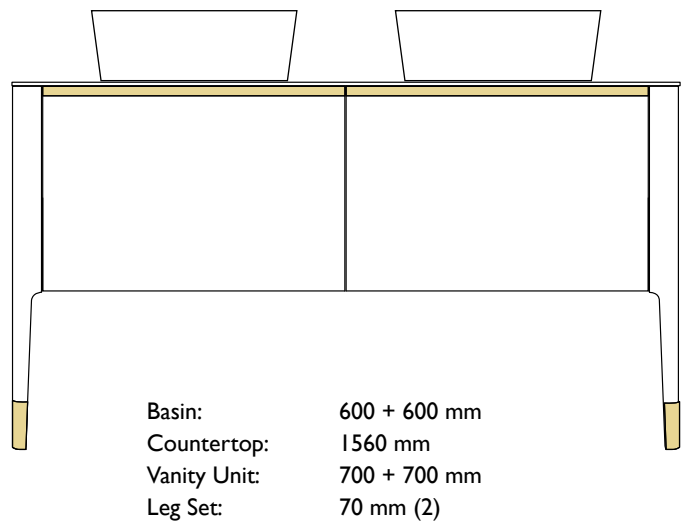

SUGGESTED COMBINATION FOR FURNITURE