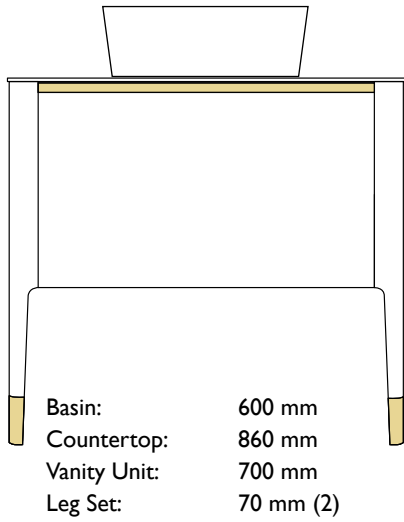

SUGGESTED COMBINATION FOR FURNITURE