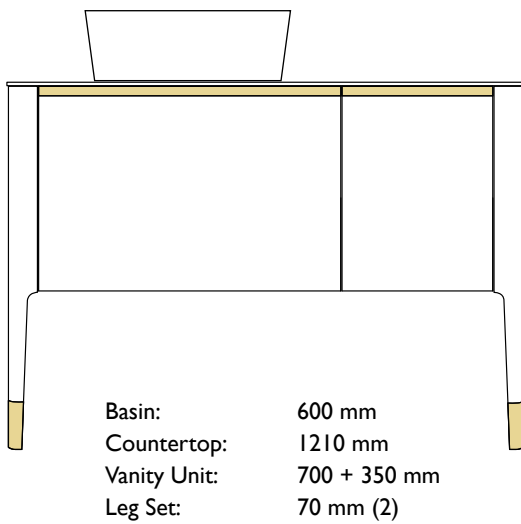

SUGGESTED COMBINATION FOR FURNITURE